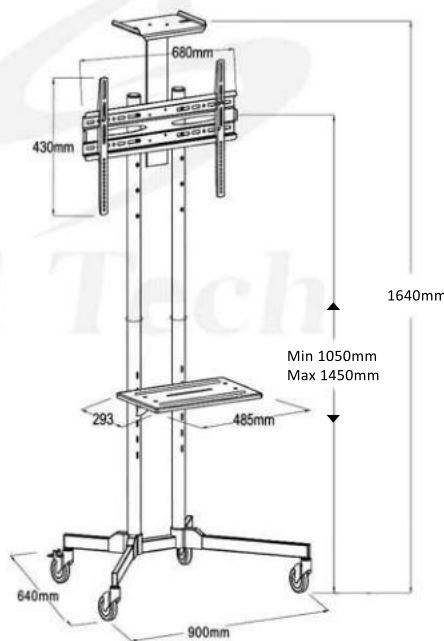

SH 605B FS

Telescopic TV Cart

Fits most 32"-70" LED-LCD/Curved Screen

Height Adjustable TV Cart for perfect viewing position

Height Adjustable

Screen Size
32"-70"

VESA Compatible
200x200 300x200 300x300
400x200 400x300 400x400
600x400

DVD RATED
Weight Capacity
5kg/11lbs

MONITOR PER SCREEN RATED
Weight Capacity
50 Kgs

Tilt Range
±10°

Cable Management

DVD Rack / Shelf
Black Colour Steel Rack

Web Cam Shelf
Web camera shelf for conference

Height Adjustable
Fully Adjustable Vesa Bracket for a perfect viewing angle